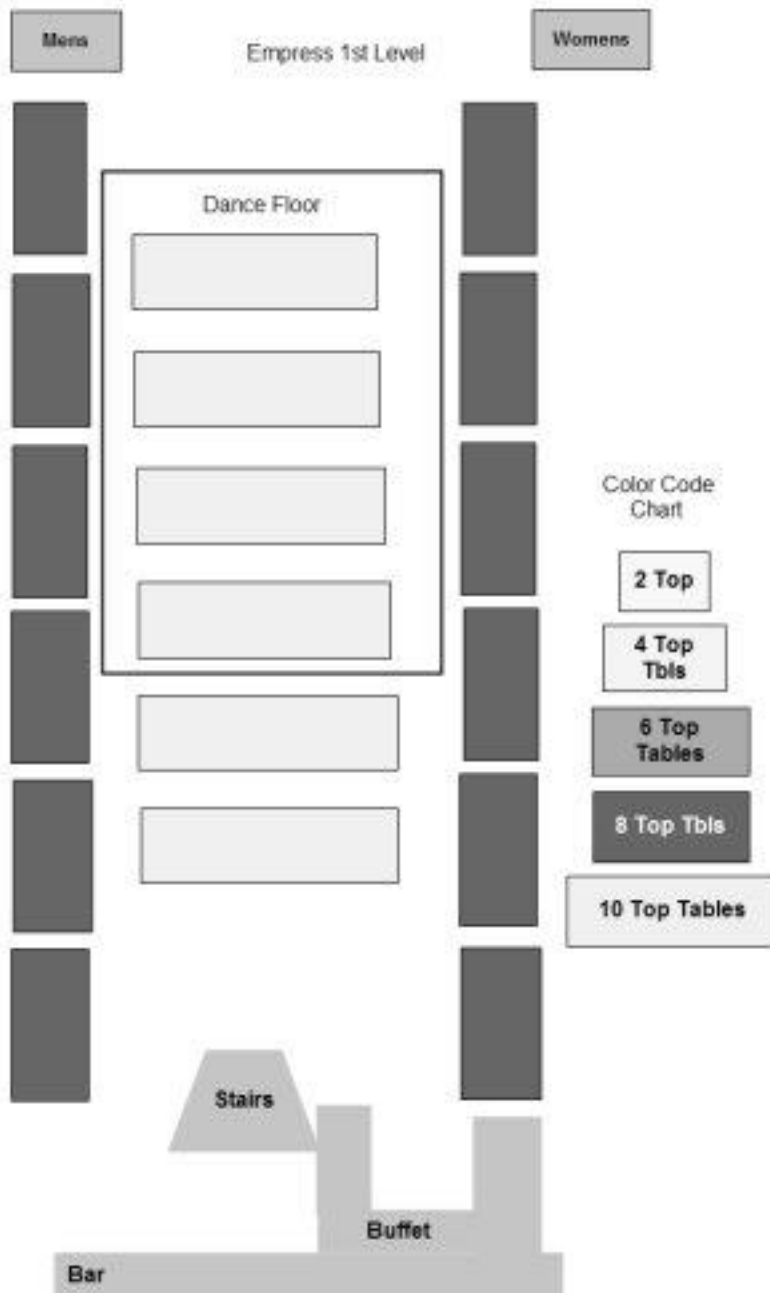

Rates and Capacity

175 people minimum

325 people maximum

\$2,000 for first 2 1/2 hours – 2 1/2 hour minimum

\$700 per additional hour after the first 2 1/2

Empress 2nd Level